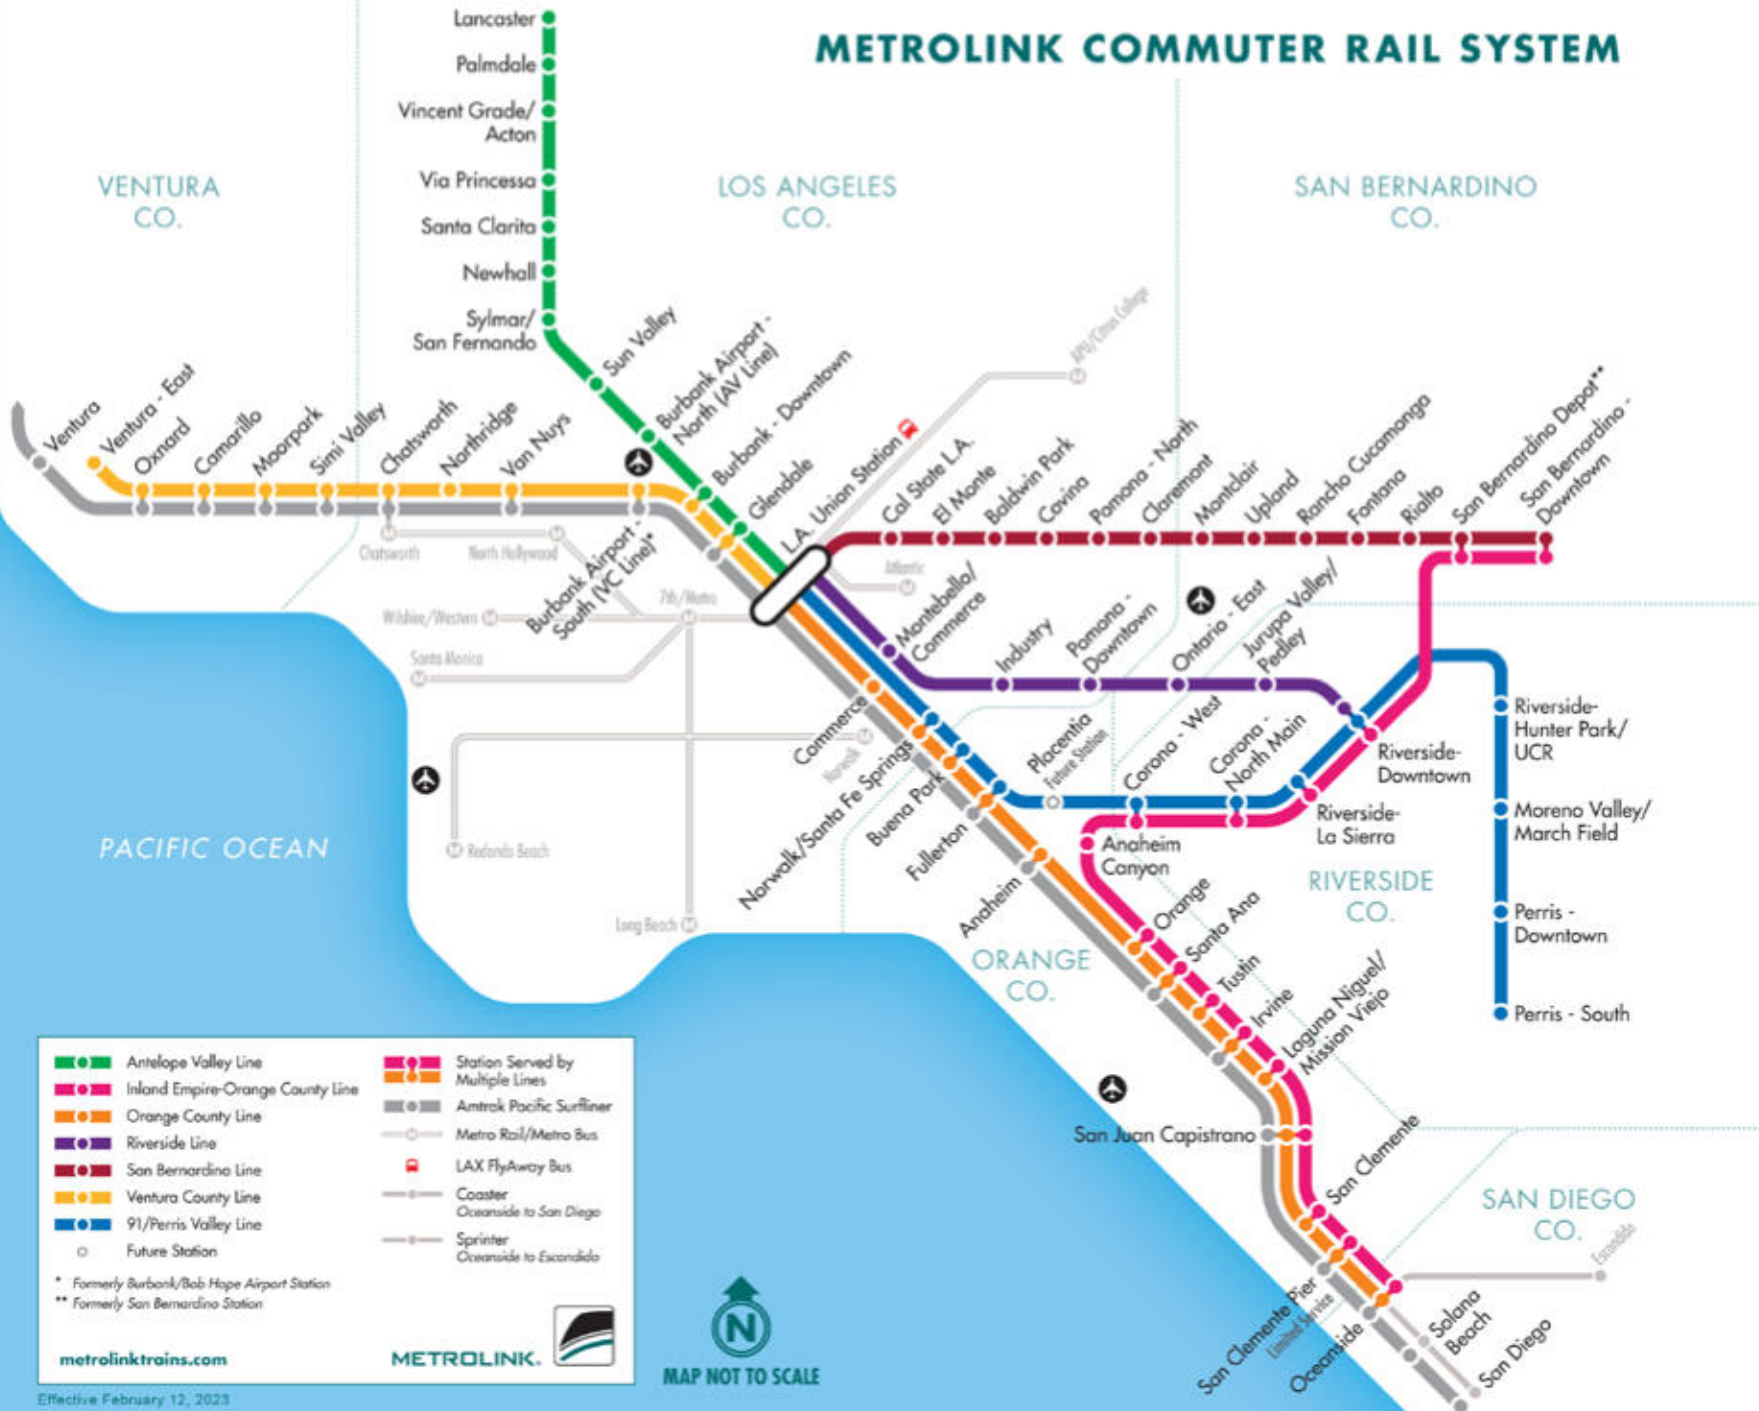

METROLINK COMMUTER RAIL SYSTEM

- | | |
|----------------------------------|----------------------------------|
| Antelope Valley Line | Station Served by Multiple Lines |
| Inland Empire-Orange County Line | Amtrak Pacific Sunliner |
| Orange County Line | Metro Rail/Metro Bus |
| Riverside Line | LAX FlyAway Bus |
| San Bernardino Line | Coaster Oceanside to San Diego |
| Ventura County Line | Sprinter Oceanside to Escondido |
| 91/Perris Valley Line | |
| Future Station | |

* Formerly Burbank/Bob Hope Airport Station
 ** Formerly San Bernardino Station

metrolinktrains.com

METROLINK