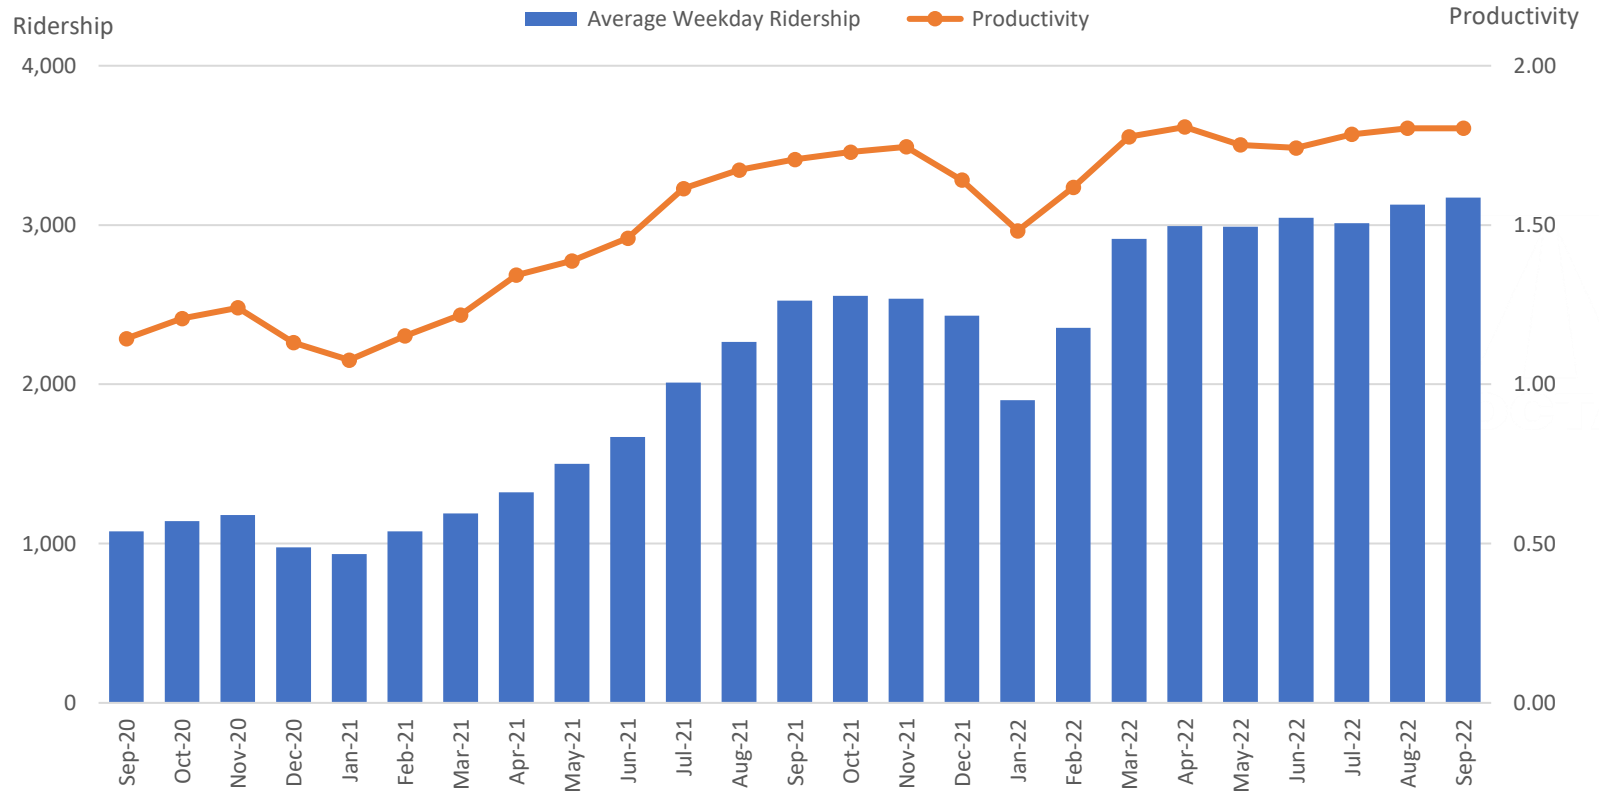

Service Update
Accessible Transit Advisory Committee
October 2022

OC ACCESS RIDERSHIP AND PRODUCTIVITY

(AVERAGE WEEKDAY)

OC ACCESS ON-TIME PERFORMANCE

(AVERAGE WEEKDAY)